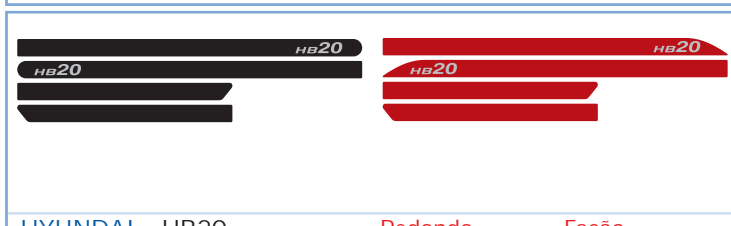

HYUNDAI - HB20 Redondo Facão

PRETO ONIX	HBP	HBP-F
PRATA SLEEK	HBP1	HBP1-F
BRANCO POLAR	HBB	HBB-F
VERMELHO TROPIC	HBV	HBV-F
CINZA TITANIUM	HBC	HBC-F