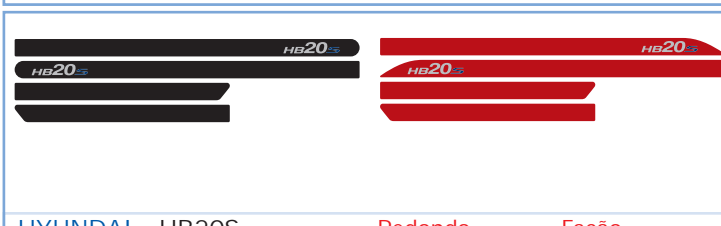

HYUNDAI - HB20S Redondo Facão

PRETO ONIX	HBSP	HBSP-F
PRATA SLEEK	HBSP1	HBSP1-F
BRANCO POLAR	HBSB	HBSB-F
VERMELHO TROPIC	HBSV	HBSV-F
CINZA TITANIUM	HBSC	HBSC-F